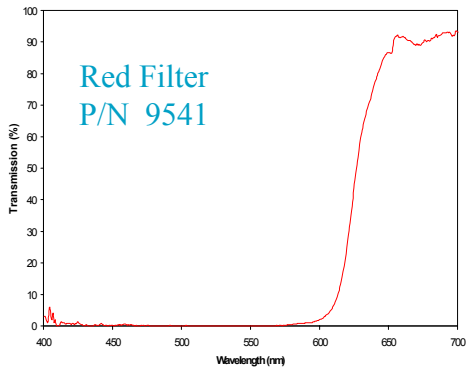

Interference Filter Curves

Illumination Technologies offers a complete line of high efficiency filters to enhance contrast through selective elimination of spectral bands. Sharp cut-off wavelengths provide high spectral selectivity. Superior transmission efficiency provides higher intensities and ensures longer lamp lifetimes.