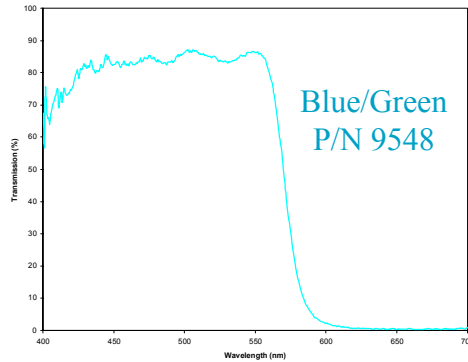

Interference Filter Curves

Illumination Technologies offers a complete line of high efficiency filters to enhance contrast through selective elimination of spectral bands. Sharp cut-off wavelengths provide high spectral selectivity. Superior transmission efficiency provides higher intensities and ensures longer lamp lifetimes.