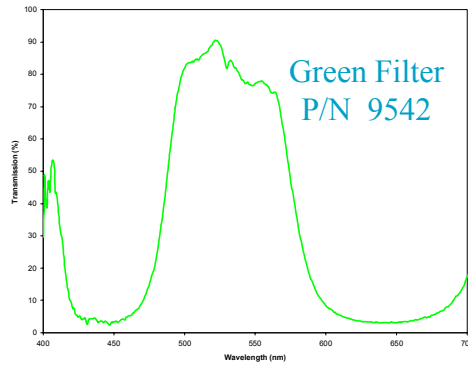

Interference Filter Curves

Illumination Technologies offers a complete line of high efficiency filters to enhance contrast through selective elimination of spectral bands. Sharp cut-off wavelengths provide high spectral selectivity. Superior transmission efficiency provides higher intensities and ensures longer lamp lifetimes.