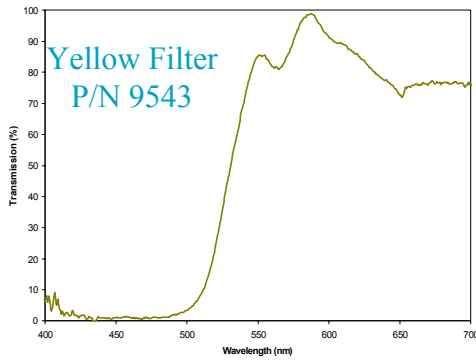

Interference Filter Curves

Illumination Technologies offers a complete line of high efficiency filters to enhance contrast through selective elimination of spectral bands. Sharp cut-off wavelengths provide high spectral selectivity. Superior transmission efficiency provides higher intensities and ensures longer lamp lifetimes.