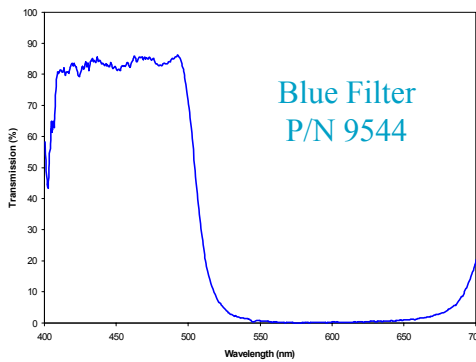

Interference Filter Curves

Illumination Technologies offers a complete line of high efficiency filters to enhance contrast through selective elimination of spectral bands. Sharp cut-off wavelengths provide high spectral selectivity. Superior transmission efficiency provides higher intensities and ensures longer lamp lifetimes.