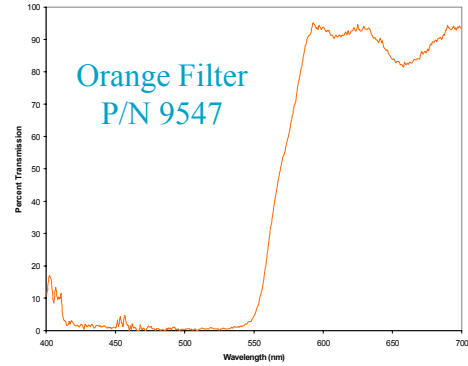

Interference Filter Curves

Illumination Technologies offers a complete line of high efficiency filters to enhance contrast through selective elimination of spectral bands. Sharp cut-off wavelengths provide high spectral selectivity. Superior transmission efficiency provides higher intensities and ensures longer lamp lifetimes.