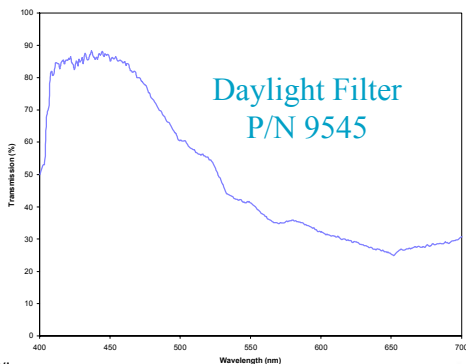

Interference Filter Curves

Illumination Technologies offers a complete line of high efficiency filters to enhance contrast through selective elimination of spectral bands. Sharp cut-off wavelengths provide high spectral selectivity. Superior transmission efficiency provides higher intensities and ensures longer lamp lifetimes.