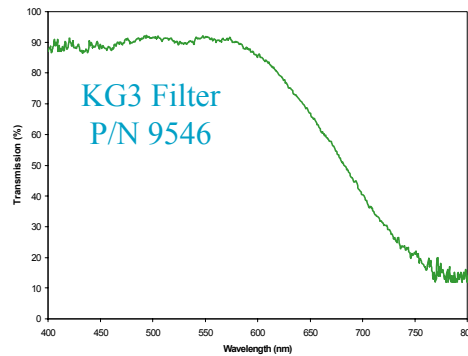

Interference Filter Curves

Illumination Technologies offers a complete line of high efficiency filters to enhance contrast through selective elimination of spectral bands. Sharp cut-off wavelengths provide high spectral selectivity. Superior transmission efficiency provides higher intensities and ensures longer lamp lifetimes.