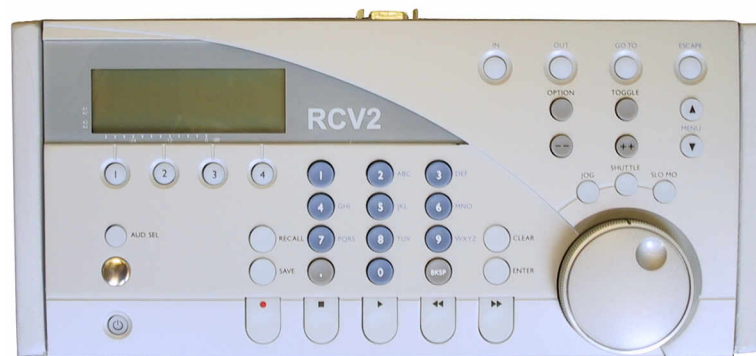

V1

Video Disk Recorder

REMOTE CONTROLLER

Provides complete control of all the advanced capabilities of V1 decks. Provides the same controls as the V1 front panel.

RCV2

Sony 9-pin protocol serial controller
2 Channel Capable (control two V1 decks or one dual-channel V1 deck)