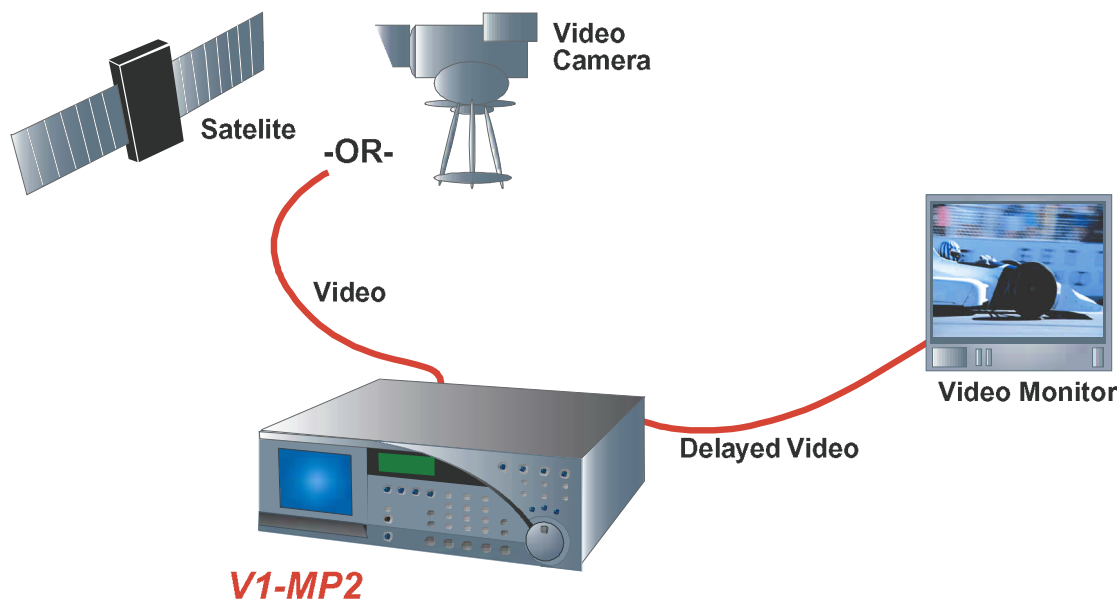

doremi

BROADCAST TIME DELAY

***High Quality & High Reliability
Digital Broadcast Time Delay***

Features & Benefits:

- Quality video up to 50Mb/s
- Accepts YUV, SDI, Composite and S-Video I/O
- Up to 8 audio channels; AES/EBU, Analog and Embedded on SDI
- "Video Delay" menu entry to enter desired delay time
- Delay from 1 second up to the maximum of disk size
- Dual delay V1-MP2 also available