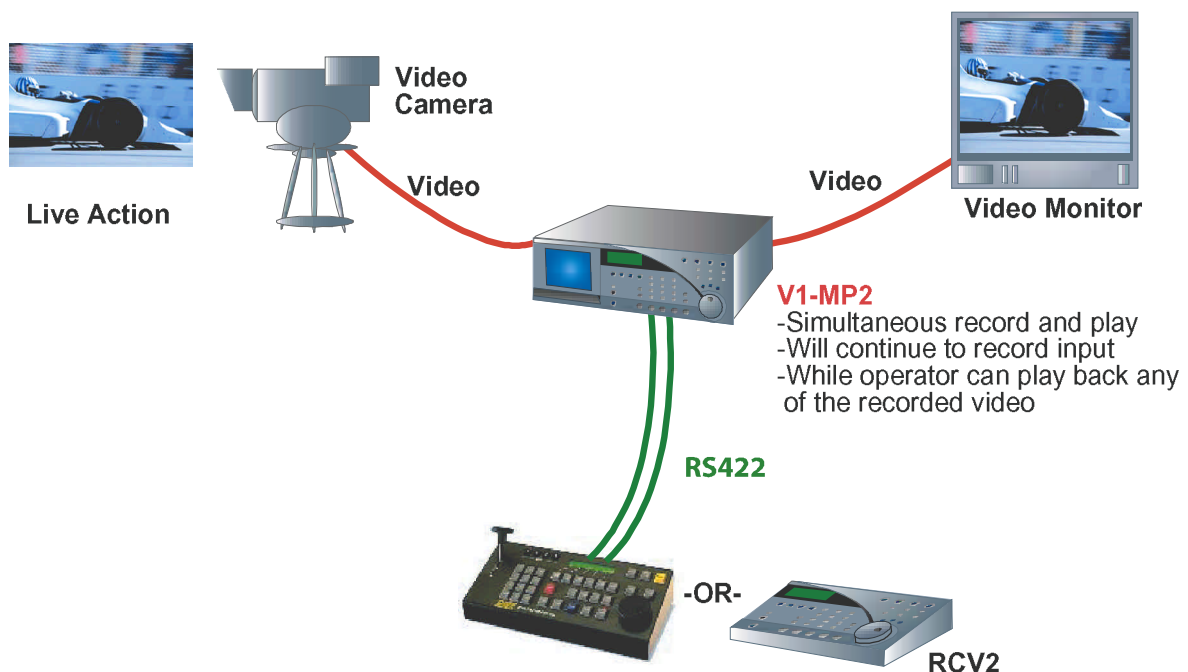

doremi

SLOW MOTION SERVER **TWO SIMULTANEOUS VIDEO CHANNELS** **(1 REC AND 1 PLAY)**

Slow Motion Control via V1 front panel or RCV2 (remote controller) or by DNF, BUF or others
-Continues record on Channel 1
-Mark Cue point on the fly
-Replay Channel 2, recall cue points saved, play in slow motion

Features & Benefits:

- Quality video up to 50Mb/s
- Ultra smooth slow motion playback
- Independent record and playback operation
- Single key record, one key to mark cue, one key to recall cues
- Accepts YUV, SDI, Composite and S-Video I/O