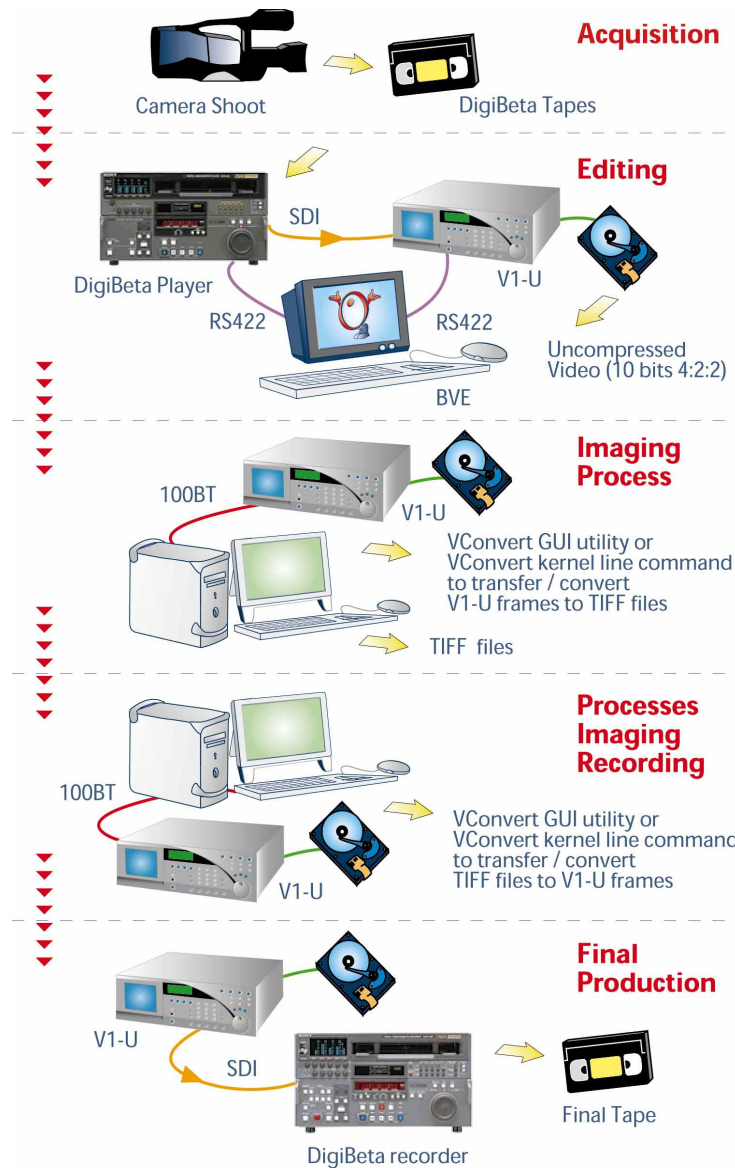

### V1U at heart of animation chain !

\* Digital Beta & D1 are trademarks of Sony Corporation

#### Features & Benefits :

- Benefit from a full D1 equivalent resolution (uncompressed 10 bits 4:2:2) at a fraction of D1 cost
- Remove any generation loss from the processing chain
- Significantly decrease the processing operating cost comparing to Digital Beta recorders
- Provide a direct transparent interface between uncompressed video & graphics workstations for image processing
- Keep the same look & feel of the VTR while providing uncompressed operation and computer network integration