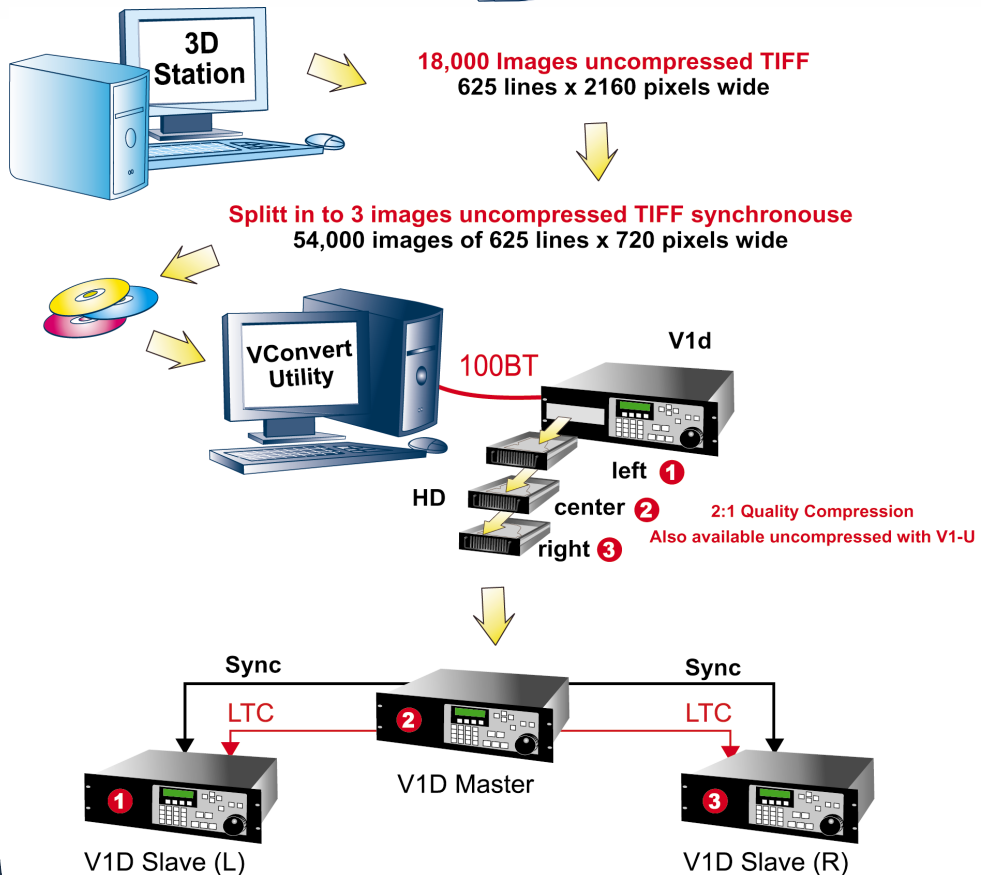

High resolution frame accurate display wall ...

*Digital Betacam is a Sony Corporation trademark.

Doremi Labs, Inc.
306 E. Alameda Ave.
Burbank, CA 91502
U.S.A.
Tel : 1 818 562-1101
Fax : 1 818 562-1109
sales@doremilabs.com
www.doremilabs.com