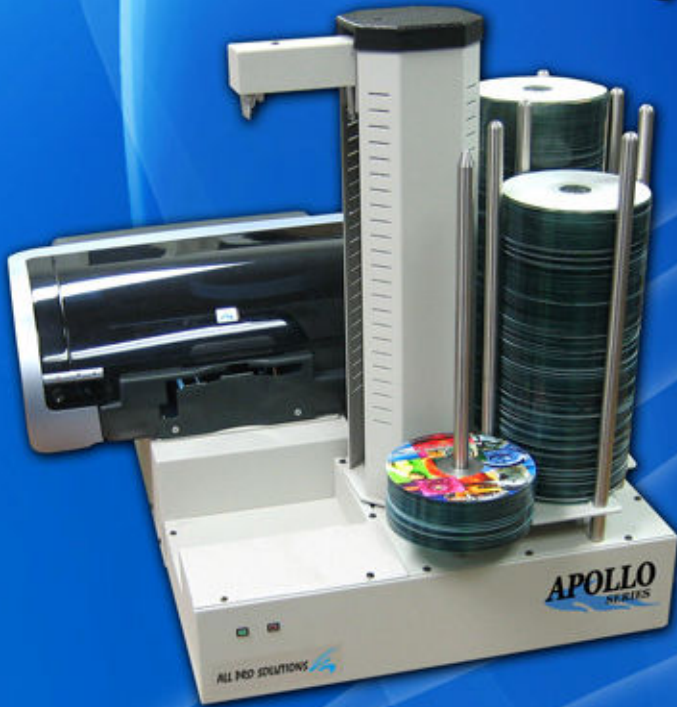

All Pro Solutions
Duplication Equipment

Apollo Series *Print Stations*

Apollo is reborn w/ Fully Automated, PC-Connected and Networked CD/DVD/BD Printer Autoloaders!

Apollo Print Station

- ▶ PC-Connected and Networkable.
- ▶ Up to 900 disc capacity (select models).
- ▶ Automated CD/DVD and Blu-Ray Disc printing.
- ▶ Configured with either inkjet or thermal printers.
- ▶ On-Demand dynamic label creation.
- ▶ 3 year warranty on the autoloader, industry-leading.
- ▶ Fastest loading/unloading system in the industry.
- ▶ Works 24/7 without interruption.
- ▶ Mechanical picker that doesn't pick up multiple discs.
- ▶ Print CD, DVD and Blu-Ray Discs effortlessly.
- ▶ Sticky media separator option.
- ▶ Standard off-the-shelf HP cartridges.
- ▶ Mini & Business Card CD adapters (select models).
- ▶ Just attach to your PC, install software, and print!

Windows-Client

- ▶ Integrated Disc Label Editor allows for creation of basic or dynamic disc labels.
- ▶ Submit jobs to Server application smoothly and effortlessly.

APOLLO
SERIES

All Pro Solutions, Inc. | 1351 East Black Street | Rock Hill, SC 29730
www.allprosolutions.com | 1.803.980.4141 | sales@allprosolutions.com

Made in the USA

Your Most Complete Source for CD/DVD/BD Duplication Equipment

Hera and Zeus Automated Duplication-Only Systems

Hera 3 Hera 6 Hera 9 Zeus 8

All Pro Solutions
Duplication Equipment

Apollo Automated Print Stations - PC-Connected Print-Only