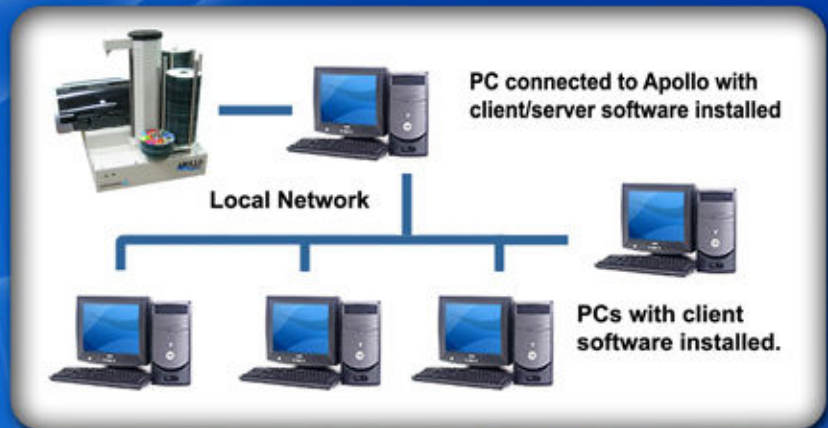

All Pro Solutions
Duplication Equipment

Apollo Series *Print Stations*

Apollo is reborn w/ Fully Automated, PC-Connected and Networked CD/DVD/BD Printer Autoloaders!

Apollo Print Station

- ▶ PC-Connected and Networkable.
- ▶ Up to 900 disc capacity (select models).
- ▶ Automated CD/DVD and Blu-Ray Disc printing.
- ▶ Configured with either inkjet or thermal printers.
- ▶ On-Demand dynamic label creation.
- ▶ 3 year warranty on the autoloader, industry-leading.
- ▶ Fastest loading/unloading system in the industry.
- ▶ Works 24/7 without interruption.
- ▶ Mechanical picker that doesn't pick up multiple discs.
- ▶ Print CD, DVD and Blu-Ray Discs effortlessly.
- ▶ Sticky media separator option.
- ▶ Standard off-the-shelf HP cartridges.
- ▶ Mini & Business Card CD adapters (select models).
- ▶ Just attach to your PC, install software, and print!

Advanced Networking

Server

- ▶ Integrated user management
- ▶ Unlimited job queuing w/ job priority options.
- ▶ Users can view the status of pending jobs and jobs in progress.
- ▶ Automatic adaptation to hard disk performance.
- ▶ Multiple Apollo Print Stations can exist on the same network. "Clients" simply select which system they want to submit jobs to and then submit from their own PC.

Windows-Client

- ▶ Integrated Disc Label Editor allows for creation of basic or dynamic disc labels.
- ▶ Submit jobs to Server application smoothly and effortlessly.

APOLLO
SERIES

All Pro Solutions, Inc. | 1351 East Black Street | Rock Hill, SC 29730
www.allprosolutions.com | 1.803.980.4141 | sales@allprosolutions.com