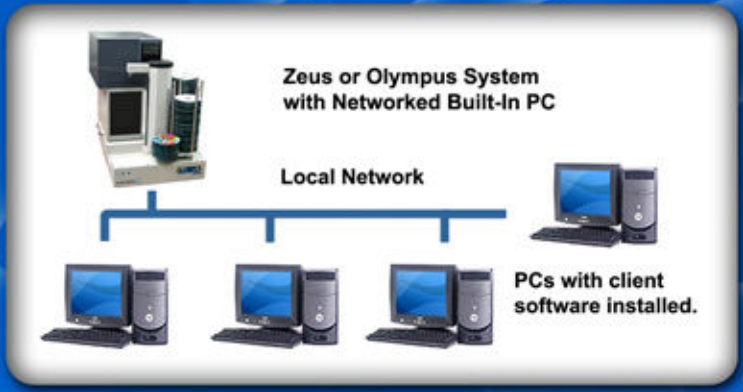

Zeus and Olympus Disc Publishing Systems - Duplication + Printing w/ embedded PC

Zeus/Olympus 2H   Zeus/Olympus 2P   Zeus/Olympus 2T