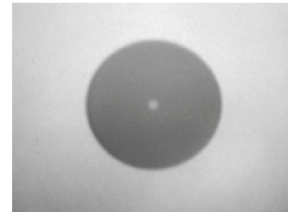

Optical Components

Patch Panel

Test Instrument

Systems

Before

After

- In-Adapter fiber optic connector cleaning
- Disposable cartridge
- 500 cleanings per cartridge
- Removes grease, dust, and other organic & inorganic contaminants
- Constant and effective
- Device can be suited to fit male/female types of connectors & adapters